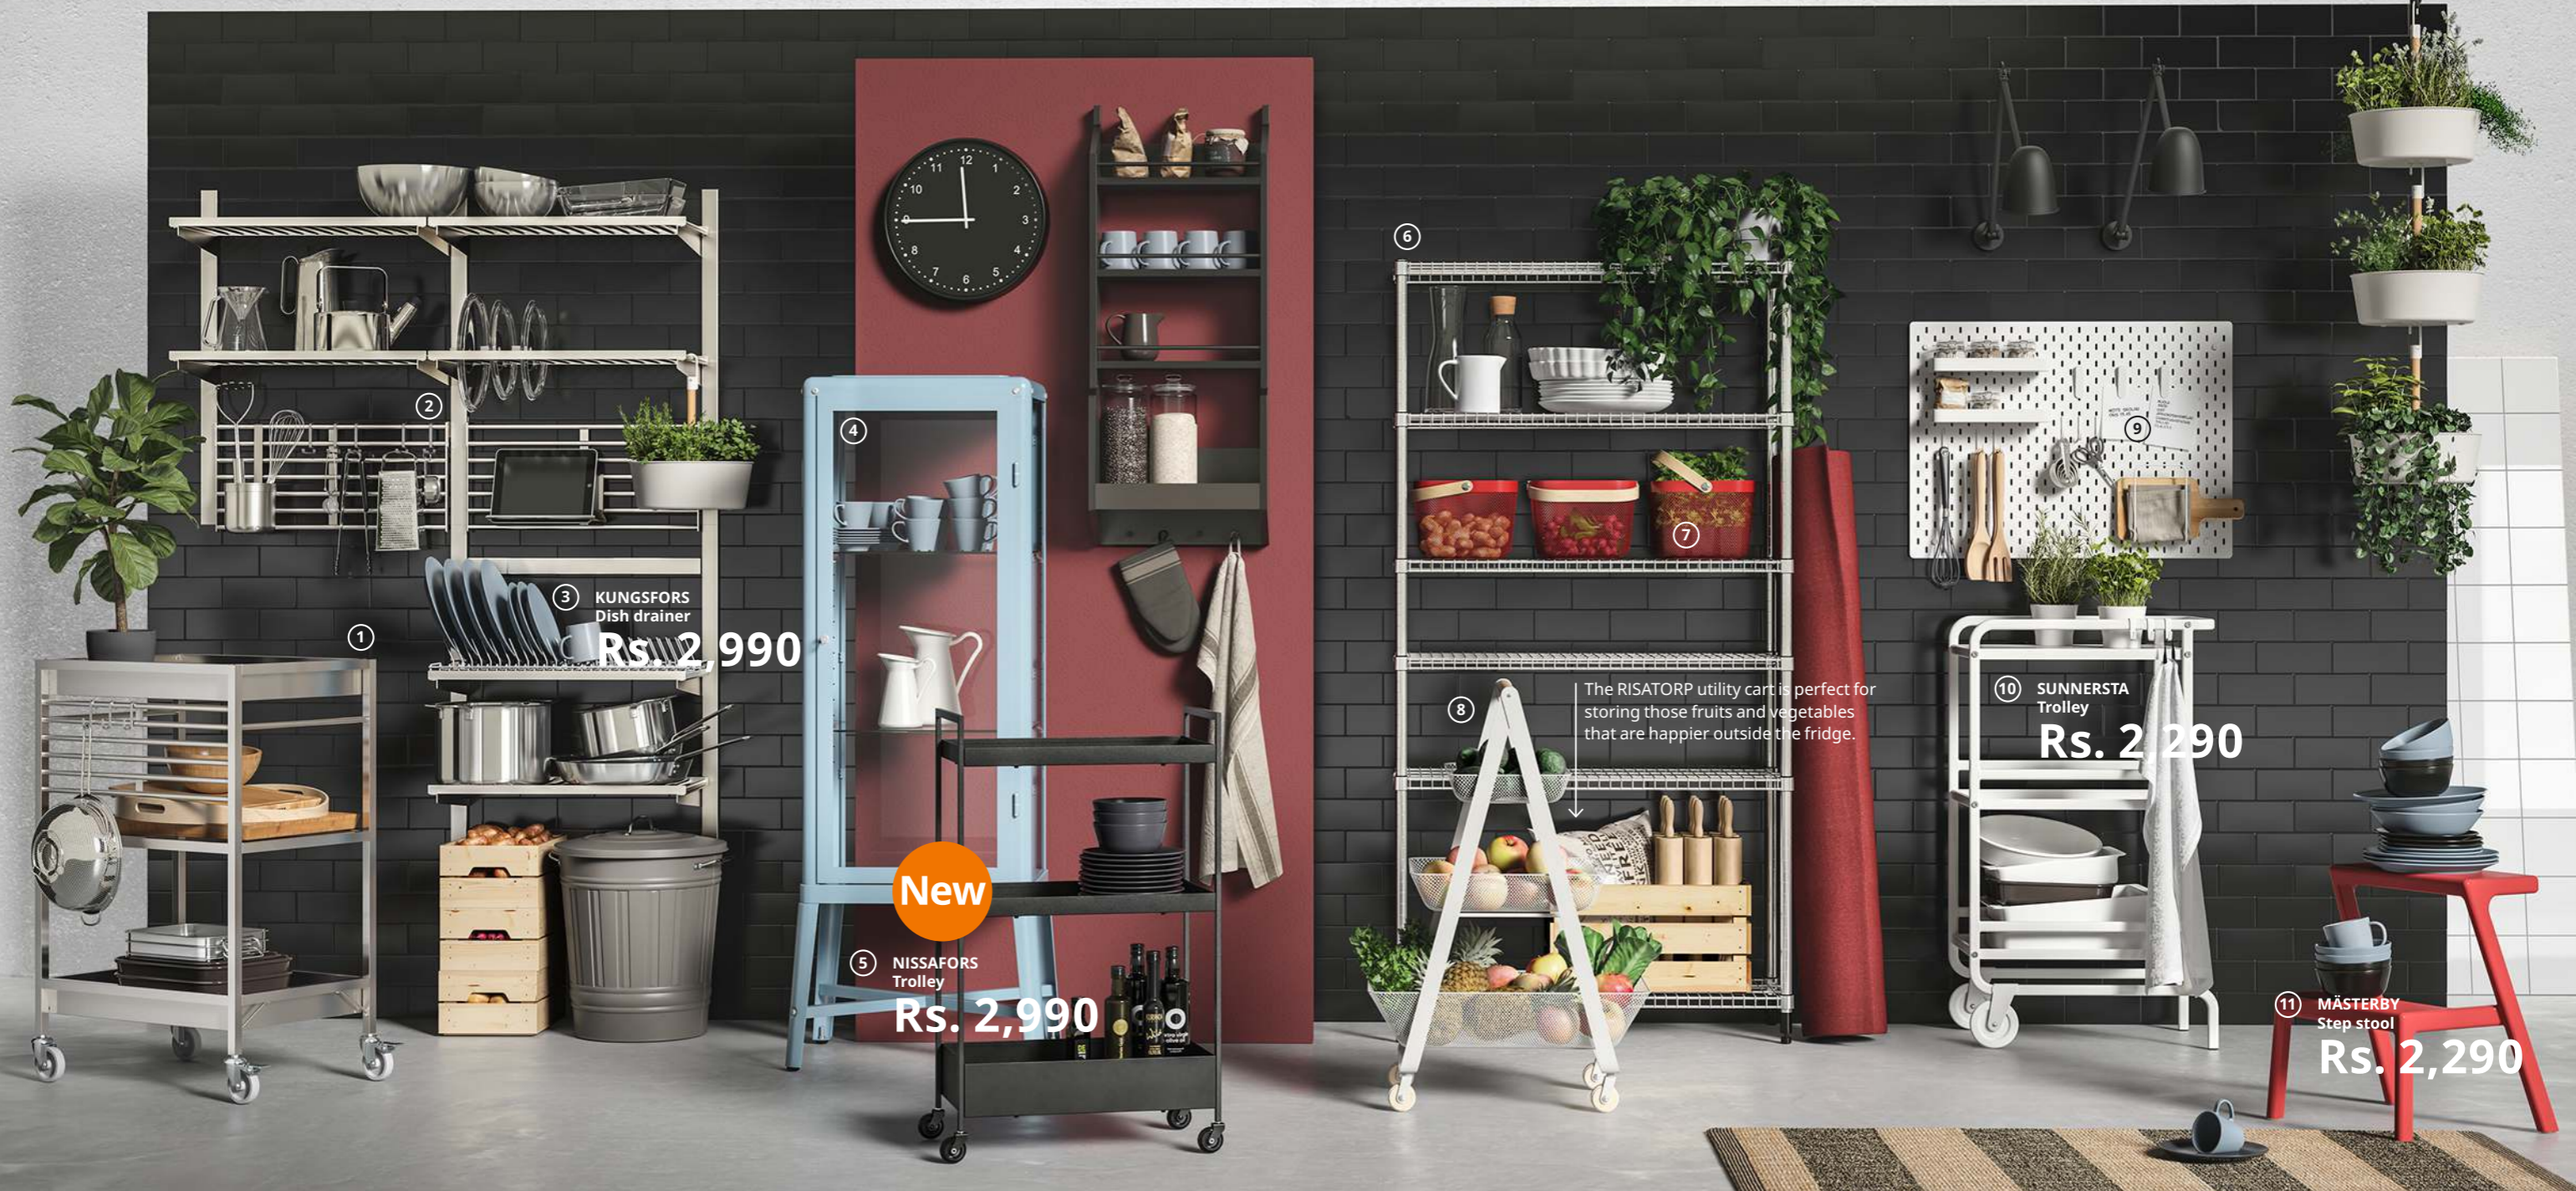

Extend your space and express your style with designs that can be easily mixed and matched.

→ To see more of our range, visit your local IKEA store or [IKEA.in](https://www.ikea.in)

1. 1 **KUNGSFORS** Kitchen trolley Rs. 9,990 Lockable castors for high stability. Stainless steel. L60×W40, H90cm. 903.349.33
2. 2 **KUNGSFORS** Wall grid Rs. 1,490 You can choose to mount it directly to the wall or with the help of **KUNGSFORS** suspension rail. Stainless steel. W56×H26.5cm. 503.349.30
3. 3 **KUNGSFORS** Dish drainer Rs. 2,990 Removable tray underneath; collects water from the drainer. Powder coated steel and stainless steel. W60×D30, H10cm. 203.712.26

1. 4 **FABRIKÖR** Glass-door cabinet Rs. 9,990 You can easily change the height according to your storage needs as the shelves are adjustable. Powder coated steel and tempered glass. W57×D47, H150cm. Blue 804.090.33
2. 5 **New NISSAFORS** Trolley Rs. 2,990 Powder coated steel. L50.5×W30, H83cm. Black 604.073.65
3. 6 **OMAR** 1 shelf section Rs. 5,580 Galvanised steel. W92×D36, H181cm. 998.729.18
4. 7 **RISATORP** Basket Rs. 599/pc Powder coated steel and layer-glued birch veneer.

1. 8 **RISATORP** Trolley Rs. 4,990 Basket measurements: 25×38×6cm, 40×38×8cm and 57×38×10cm. Powder coated steel and layer-glued birch veneer. White 402.816.30
2. 9 **SKÅDIS** Pegboard Rs. 1,500 Painted fibreboard. W76×H56cm. White 903.216.19 **SKÅDIS** accessories are sold separately.
3. 10 **SUNNERSTA** Trolley Rs. 2,590 Power coated steel and polypropylene plastic. L56×W33, H97cm. 503.037.21
4. 11 **MÄSTERBY** Step stool Rs. 2,290 The stool is lightweight and easy to lift and move,

yet very sturdy and stable. Polypropylene plastic and glass fibres. W43×D40, H50cm. Brown-red 904.023.28