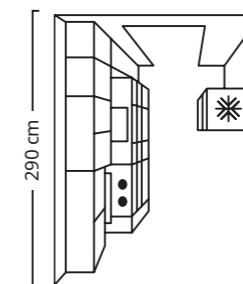

Approx measurements only.

METOD/VOXTORP/JUTIS Kitchen
What's included in the price, see page 34.

Rs. 182,450

- For appliances add **Rs. 42,980**
- For integrated lighting add **Rs. 12,050**
- For quartz worktop add **Rs. XXXX***
- Installation service for this kitchen **Rs. 30,250**

*Terms and Conditions apply