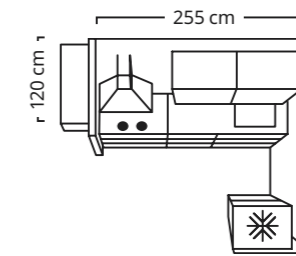

Approx measurements only.

METHOD/KUNGSBACKA Kitchen
What's included in the price, see page 34.

Rs. 111,450

For appliances add	Rs. 42,980
For integrated lighting add	Rs. 8,180
For Quartz worktop add	Rs. 28,840*
Installation service for this kitchen	Rs. 13,750

* Terms and Conditions apply

METHOD Kitchen with KUNGSBACKA anthracite doors, drawer fronts and MAXIMERA soft-closing drawers Rs. 111,450. METHOD cabinet frames in white melamine foil. KUNGSBACKA doors/drawer fronts in recycled PET-plastic foil finish. MAXIMERA drawers in powder coated steel and melamine foil. Styled with HACKÅS anthracite handles/knobs in powder coated aluminium and KASKER beige marble effect quartz worktop. Lighting sold separately.

1. 1 **TREVLI** Induction hob Rs. 29,990 W58.0xD51.0cm. Black 903.658.54
2. 2 **KUNGSBACKA** Door Rs. 2,700/pc
   KUNGSBACKA is a modern kitchen door with a 45 degree chamfer at the top and bottom which enhances the horizontal lines in your kitchen. Knobs and handles are sold separately. Foil and recycled foil finish. Designer: J Löfgren/J Pettersson. W40xH80cm. Anthracite 003.378.51

A sustainable way of living

KUNGSBACKA

KUNGSBACKA fronts give a modern, streamlined look to your kitchen. The contemporary design is created using recycled wood, covered with a surface made from recycled PET bottles. That's just one example of how we develop more sustainable products without compromising on quality, design or price.

Delivery Whether you're shopping in the store or online, and no matter how big the purchase, we'll do the heavy lifting and bring it to your home or business. For more information about our services, see page 40