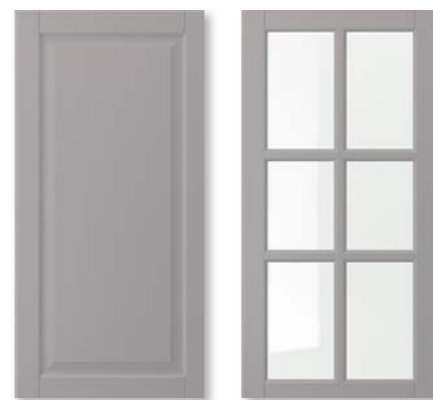

1 **New BODARP** grey-green Rs. 1,800 W40×H80cm. Recycled foil finish. See this front in context on page 23. **JUTIS** glass door is a good match for this front.

2 **BODBYN** grey Rs. 2,900 W40×H80cm. Painted finish. **BODBYN** glass door Rs. 3,700 W40×H80cm. Painted finish and tempered glass. See this front in context on page 30.