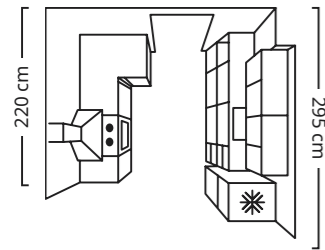

Approx measurements only.

METHOD Kitchen with **TORHAMN** natural ash doors, drawer fronts, glass doors and **MAXIMERA** soft-closing drawers Rs. 184,500. **METHOD** cabinet frames in white melamine foil. **TORHAMN** doors/drawer fronts in clear lacquered ash veneer/solid ash and glass doors in tempered glass. **MAXIMERA** drawers in powder coated steel and melamine foil. Styled with **BAGGANÄS** knobs/handles in stainless steel and **KASKER** white marble effect quartz worktop.

1. 1 **TORHAMN** Glass door Rs. 4,800/pc Each **TORHAMN** door is unique, with varying grain patterns and shifts in colour that highlight the natural charm of wood. It brings the feeling of tradition, quality and handmade craftsmanship to your kitchen.

METHOD/TORHAMN Kitchen

What's included in the price, see page 34.

Rs. 184,500

For appliances add **Rs. 74,970**

For integrated lighting add **Rs. 14,040**

For quartz worktop add **Rs. 50,610***

Installation service for this kitchen **Rs. 27,500**

* Terms and Conditions apply

To be completed with a knob or a handle. Clear lacquered solid ash and tempered glass. Designer: Mikael Axelsson. W40×H80cm. Natural ash 603.138.09

Quality from the inside and out

TORHAMN

The details in the **TORHAMN** fronts add an air of craftsmanship to your kitchen while the warmth and colour variations in the wood create a natural welcoming feeling. Constructed using the flexible **METHOD** kitchen system and with high-quality appliances built into it, this kitchen was designed to handle many years of cooking and meeting with friends and family.

→ Read about our free 10-year guarantee on page 43 or at IKEA.in