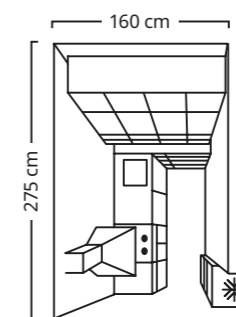

Approx measurements only.

METHOD/BODBYN Kitchen

What's included in the price, see page 34.

Rs. 158,990

For appliances add	Rs. 39,980
For integrated lighting add	Rs. 13,140
For quartz worktop add	Rs. 47,680*
Installation service for this kitchen	Rs. 41,250

* Terms and Conditions apply