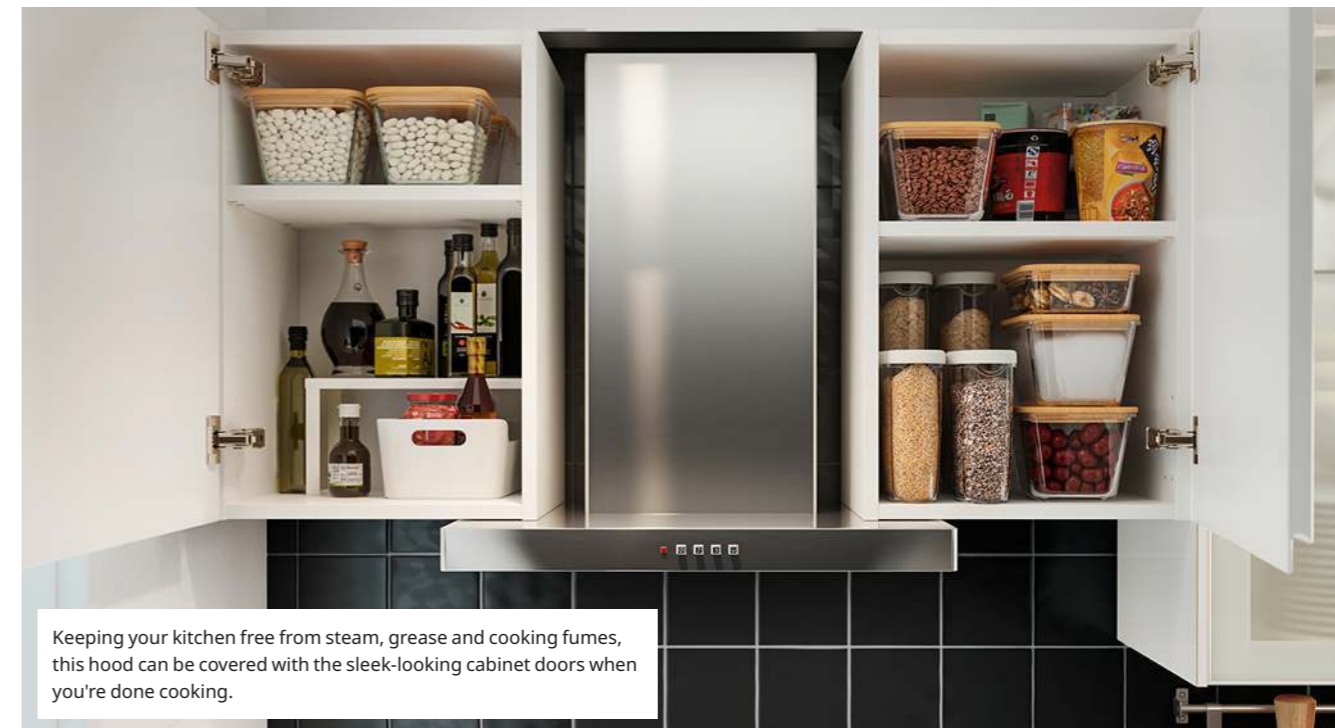

→ Read about our free 10-year guarantee on page 43 or at IKEA.in

1 **TORHAMN**
Glass door

Rs. 4,800/pc

The **KASKER** worktop brings the smoothness and quality of quartz combined with a durable surface.

Keeping your kitchen free from steam, grease and cooking fumes, this hood can be covered with the sleek-looking cabinet doors when you're done cooking.