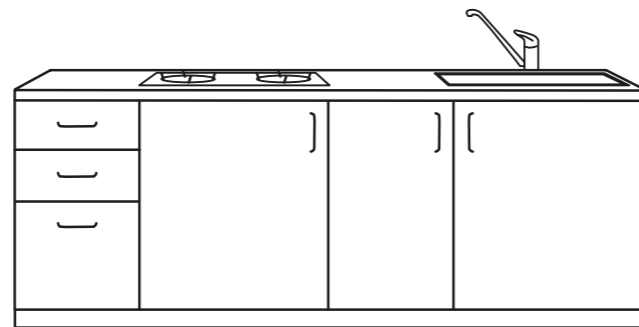

Our METOD kitchen fronts

At IKEA we have fronts in a wide range of styles and finishes, so you're sure to find one that suits your style and your budget. Use the table below to see what each style and finish of fronts would cost in the example kitchen shown here.

What's included in the price?

The total price includes cabinets, fronts, interior fittings, hinges, cover panels, plinths, legs, drawers, doors, knobs/handles, sinks and taps. Your choice of lighting, quartz worktop and appliances are sold separately.

**Free
10
Year
Guarantee**

Kitchen fronts have a 10-year guarantee. Find out more on page 43.

1. BODARP grey-green	Rs. 52,715	6. LERHYTTAN black stained	Rs. 62,115	11. VOXTORP dark grey	Rs. 75,615
2. BODBYN grey	Rs. 61,315	7. RINGHULT high-gloss light grey	Rs. 61,515	12. VOXTORP high-gloss light beige	Rs. 77,415
3. BODBYN off-white	Rs. 61,115	8. RINGHULT high-gloss white	Rs. 61,515	13. VOXTORP high-gloss white	Rs. 74,615
4. KUNGSBACKA anthracite	Rs. 53,515	9. TORHAMN natural ash	Rs. 78,815	14. VOXTORP matt white	Rs. 75,615
5. KUNGSBACKA matt white	Rs. 53,515	10. VEDDINGE white	Rs. 43,415	15. VOXTORP walnut effect	Rs. 77,415

Installation Service for this kitchen Rs.19,250