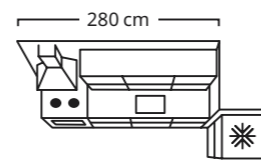

Same room, different look

VEDDINGE/YTTERBYN and VEDDINGE/JÄRSTA

Make it personal. With VEDDINGE kitchen as your base, you can use JÄRSTA fronts or YTTERBYN accent doors to create your own dream kitchen. You can also play with details, such as knobs and handles. With a great selection of accessories and designs to choose from, you can make a truly personal statement with small means.