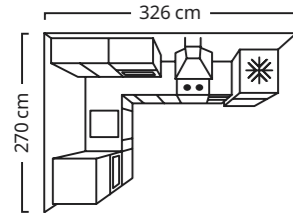

Approx measurements only.

METOD/LERHYTTAN Kitchen
What's included in the price, see page 34.

Rs. 155,200

For appliances add **Rs. 94,960**
For integrated lighting add **Rs. 10,560**
For quartz worktop **Rs. 36,760***
Installation service for this kitchen **Rs. 24,750**

* Terms and conditions apply

METOD Kitchen with **LERHYTTAN** black stained doors, drawer fronts, glass doors and **MAXIMERA** soft-closing drawers Rs. 155,200. **METOD** cabinet frames in white melamine foil. **LERHYTTAN** doors/drawer fronts in stained, clear lacquered solid ash/ash veneer and glass doors in tempered glass. **MAXIMERA** drawers in powder coated steel and melamine foil. Styled with **ENERYDA** black knobs/cup handles in powder coated aluminium and **KASKER** black stone effect quartz worktop. Lighting sold separately.

1 **LIVSLÅGA** Gas hob Rs. 25,990 1x3500W burner. 2x2000W burners. 1x1000W burner. W58.0xD51.0cm. Black 103.658.53

LERHYTTAN

Build your kitchen on the solid foundation of the **METOD** kitchen system and plan your space carefully. With cabinets and drawers of different height and width you can customise your kitchen to suit your needs and wishes. The various combinations allow you to work with the architecture and create a solution that is optimised for your space. Add **LERHYTTAN** fronts for a welcoming look and you will have a stylish **METOD** kitchen with a 10-year free guarantee.

Read more about our appliances guarantee on page 43.