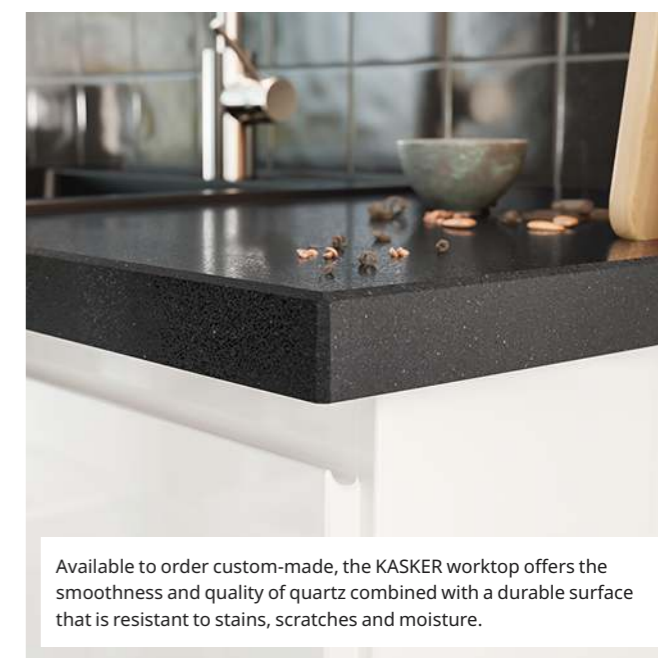

→ Read about our free 10-year guarantee on page 43 or at IKEA.in

1 **TORHAMN**
Glass door

Rs. 4,800/pc

The **KASKER** worktop brings the smoothness and quality of quartz combined with a durable surface.

Keeping your kitchen free from steam, grease and cooking fumes, this hood can be covered with the sleek-looking cabinet doors when you're done cooking.