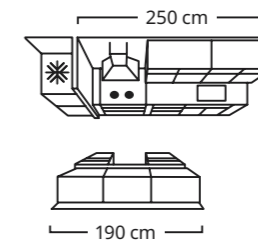

Approx measurements only.

METOD/BODBYN Kitchen
What's included in the price, see page 34.

Rs. 218,300

For appliances add **Rs. 39,980**
For integrated lighting add **Rs. 35,600**
For quartz worktop add **Rs. 45,260***
Installation service for this kitchen **Rs. 41,250**

* Terms and Conditions apply

METOD Kitchen with BODBYN grey doors, drawer fronts, glass doors, MAXIMERA soft-closing drawers, TORNVIKEN open cabinet and wine shelves Rs. 218,300. METOD cabinet frames in white melamine foil. BODBYN doors/drawer fronts in painted finish and glass doors in tempered glass. MAXIMERA drawers in powder coated steel and melamine foil. TORNVIKEN open cabinet/wine shelves in painted finish. Styled with ENERYDA knobs/handles in brass-plated aluminium and KASKER black stone effect quartz worktop.

- ① **ANPASSA** Extractor hood Rs. 15,490
  Extraction rate in exhausting mode: 650 m³/h. Noise level at max. exhaust speed: 64 dB (A). W60.0×D49.0, H5.0cm. Stainless steel 703.658.26
- ② **EDSVIK** Dual-control kitchen mixer tap Rs.5,000 Chrome-plated brass. Designer: Brickstad/Palleschitz/Petersén. H30cm. 803.874.27

Design your perfect kitchen

BODBYN

Built on the flexible METOD kitchen system, the grey BODBYN fronts offer a traditional character with a welcoming and warm touch. There are lots of possibilities to personalise both the solution and the expression – just combine details, such as appliances, plinths, deco strips, knobs and handles, to reflect your personal taste.

→ To see more of our **BODBYN** products, visit your local **IKEA** store or **IKEA.in**