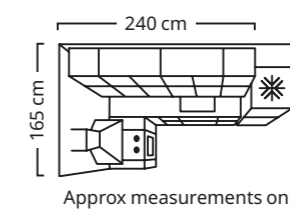

Approx measurements only.

METOD/New BODARP Kitchen
What's included in the price, see page 34.

Rs. 278,950

For appliances add **Rs. 40,980**
For integrated lighting add **Rs. 13,770**
For quartz worktop add **Rs. 37,710***
Installation service for this kitchen **Rs. 33,000**

*Terms and Conditions apply